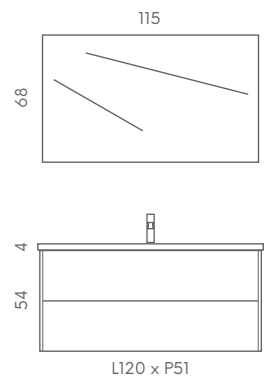

COMP. 14 NAXOS BIANCO 120

- **AP31** Lampada Led 5W 220V - cm 30 - 2pz
- **LS7** Specchiera 115x68x2
- **LR5** Lavabo Mineral 120x51x4 - 2 vasche
- **NA8** Base 120 2 cassetti 120x51x54 push to open